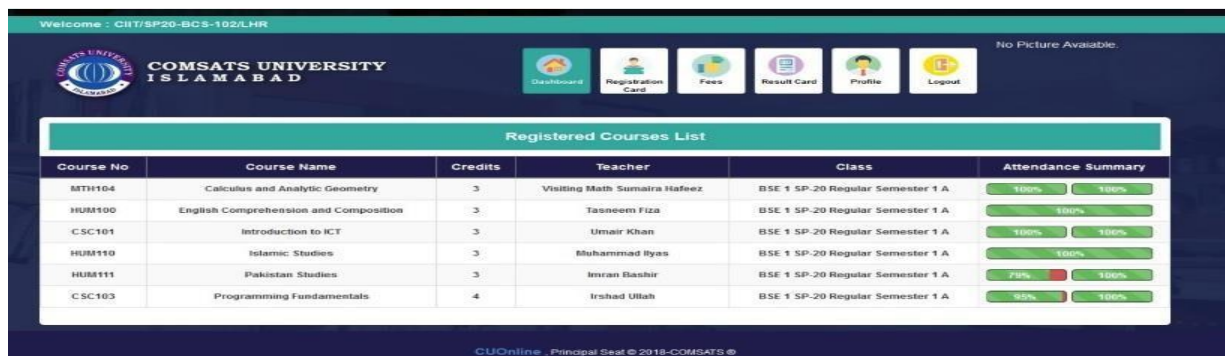

Enter the URL <https://cuonline.cuilahore.edu.pk:8091/> in your Browser to access the student portal login page. Enter the username and password of your account to Login. Once you are logged in, you will be shown your Dashboard. The dashboard will display you registered courses, corresponding teachers, class, and attendance summary.